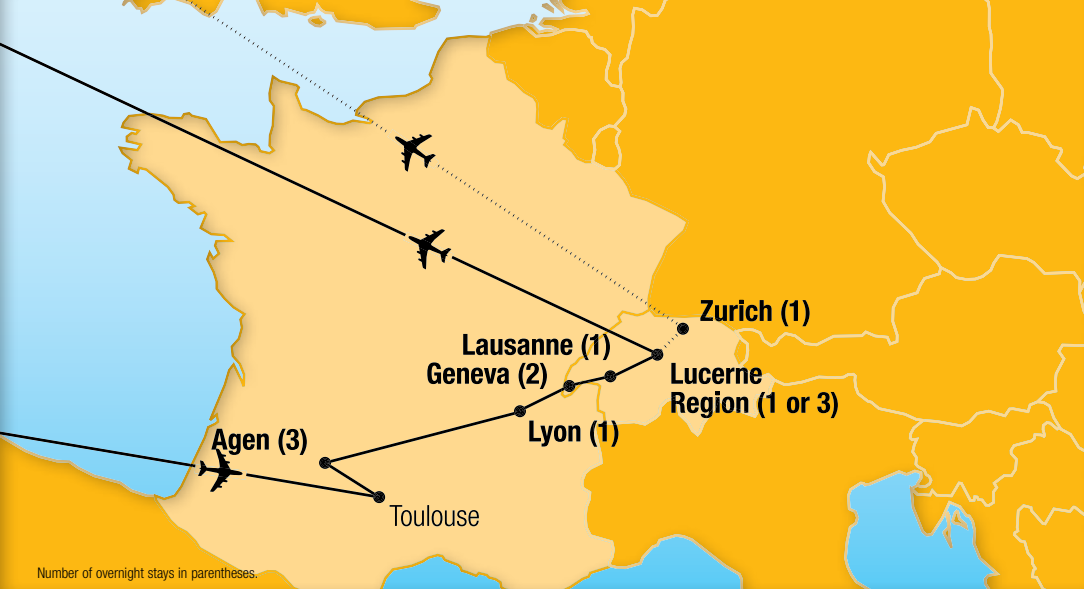

EF is #1 in Educational Travel

- ✦ **EF is the world's most reputable student travel organization, with 45 years of experience and schools and offices in more than 50 countries.**
- ✦ **We offer the lowest prices guaranteed and 97% of students recommend our tours.**
- ✦ **Our all-inclusive tours include round-trip airfare, hotels, select meals, expert local guides and sight-seeing tours.**
- ✦ **We are committed to your safety. We have hundreds of offices around the world, with local staff who can assist your group anywhere you travel.**
- ✦ **Your 24-hour EF Tour Director stays with your group around the clock on tour, taking care of all logistics and providing insight into your destinations.**
- ✦ **All of our itineraries are educational, and feature experiential learning activities and visits to the best sites.**

Top things to see on tour:

Agen

Lyon

Geneva

Lucerne

Zurich

Program Fee includes:

- Round-trip airfare
- Transfers to and from airport and hotel and between destinations
- TGV train between Agen and Lyon
- 8 overnight stays in hotels with private bathrooms (11 with extension)
- European breakfast and dinner daily
- Full-time EF Tour Director
- 2 guided sightseeing tours (3 with extension)
- Entrance to 1 site and experience (2 with extension)

DAY 1: Fly overnight to France

DAY 2: Toulouse • Agen

Arrive in Toulouse
Transfer to Agen

DAYS 3-4: Colayrac-Saint-Cirq • Agen

Transfer to Colayrac-Saint-Cirq
IHC Basketball Tournament
Return to Agen

DAY 5: Colayrac-Saint-Cirq • Lyon

Transfer to Colayrac-Saint-Cirq
IHC Basketball Tournament
Transfer to Lyon via TGV train

DAY 6: Lyon • Geneva

Take a guided tour of Lyon
– Old Town
– Basilica of Notre-Dame de Fourvière
Transfer to Geneva